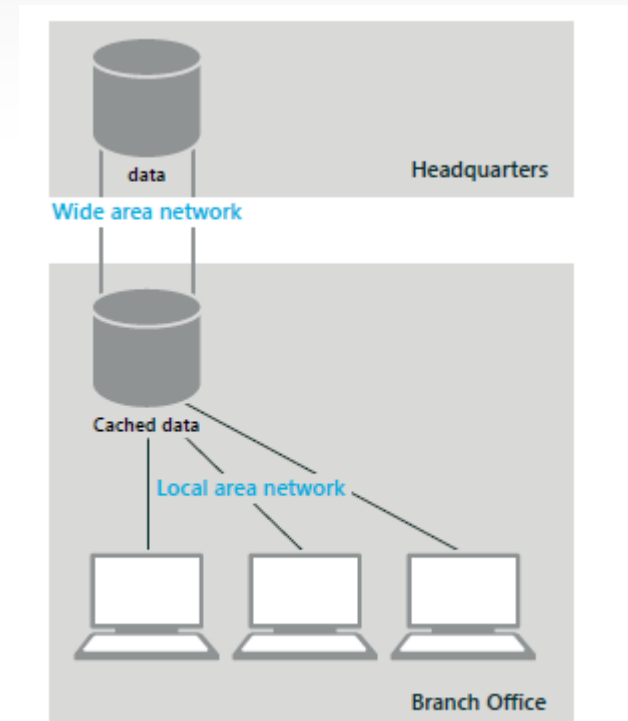

Windows 8

BranchCache entlastet
Internetverbindungen durch Speichern
von häufig genutzten Dateien
Speichern in Servern oder verteilt über
Desktop-Rechner